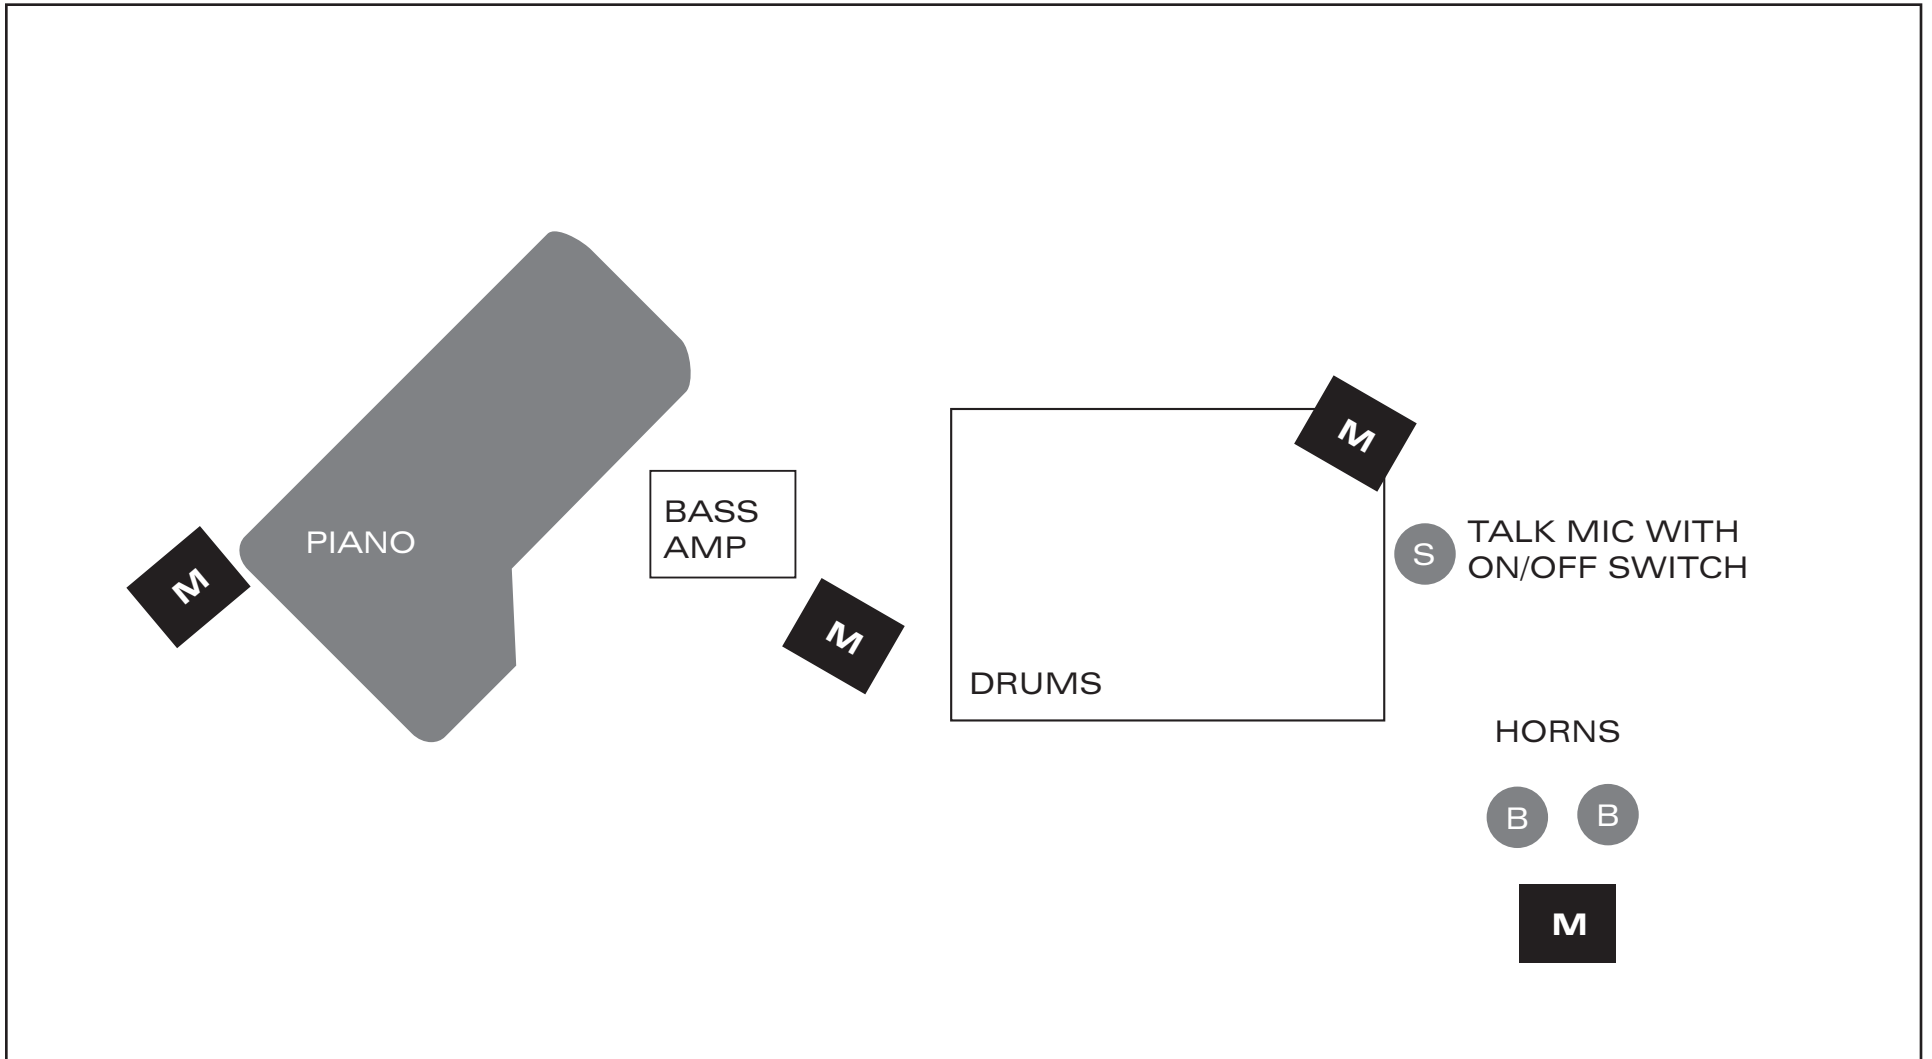

CARL ALLEN STAGE PLOT

CONTACT: 646-996-2521 | CARL@CARLALLEN.COM

- M** MONITOR
- B** MIC ON BOOM STAND
- S** MIC ON STRAIGHT STAND

FRONT OF STAGE